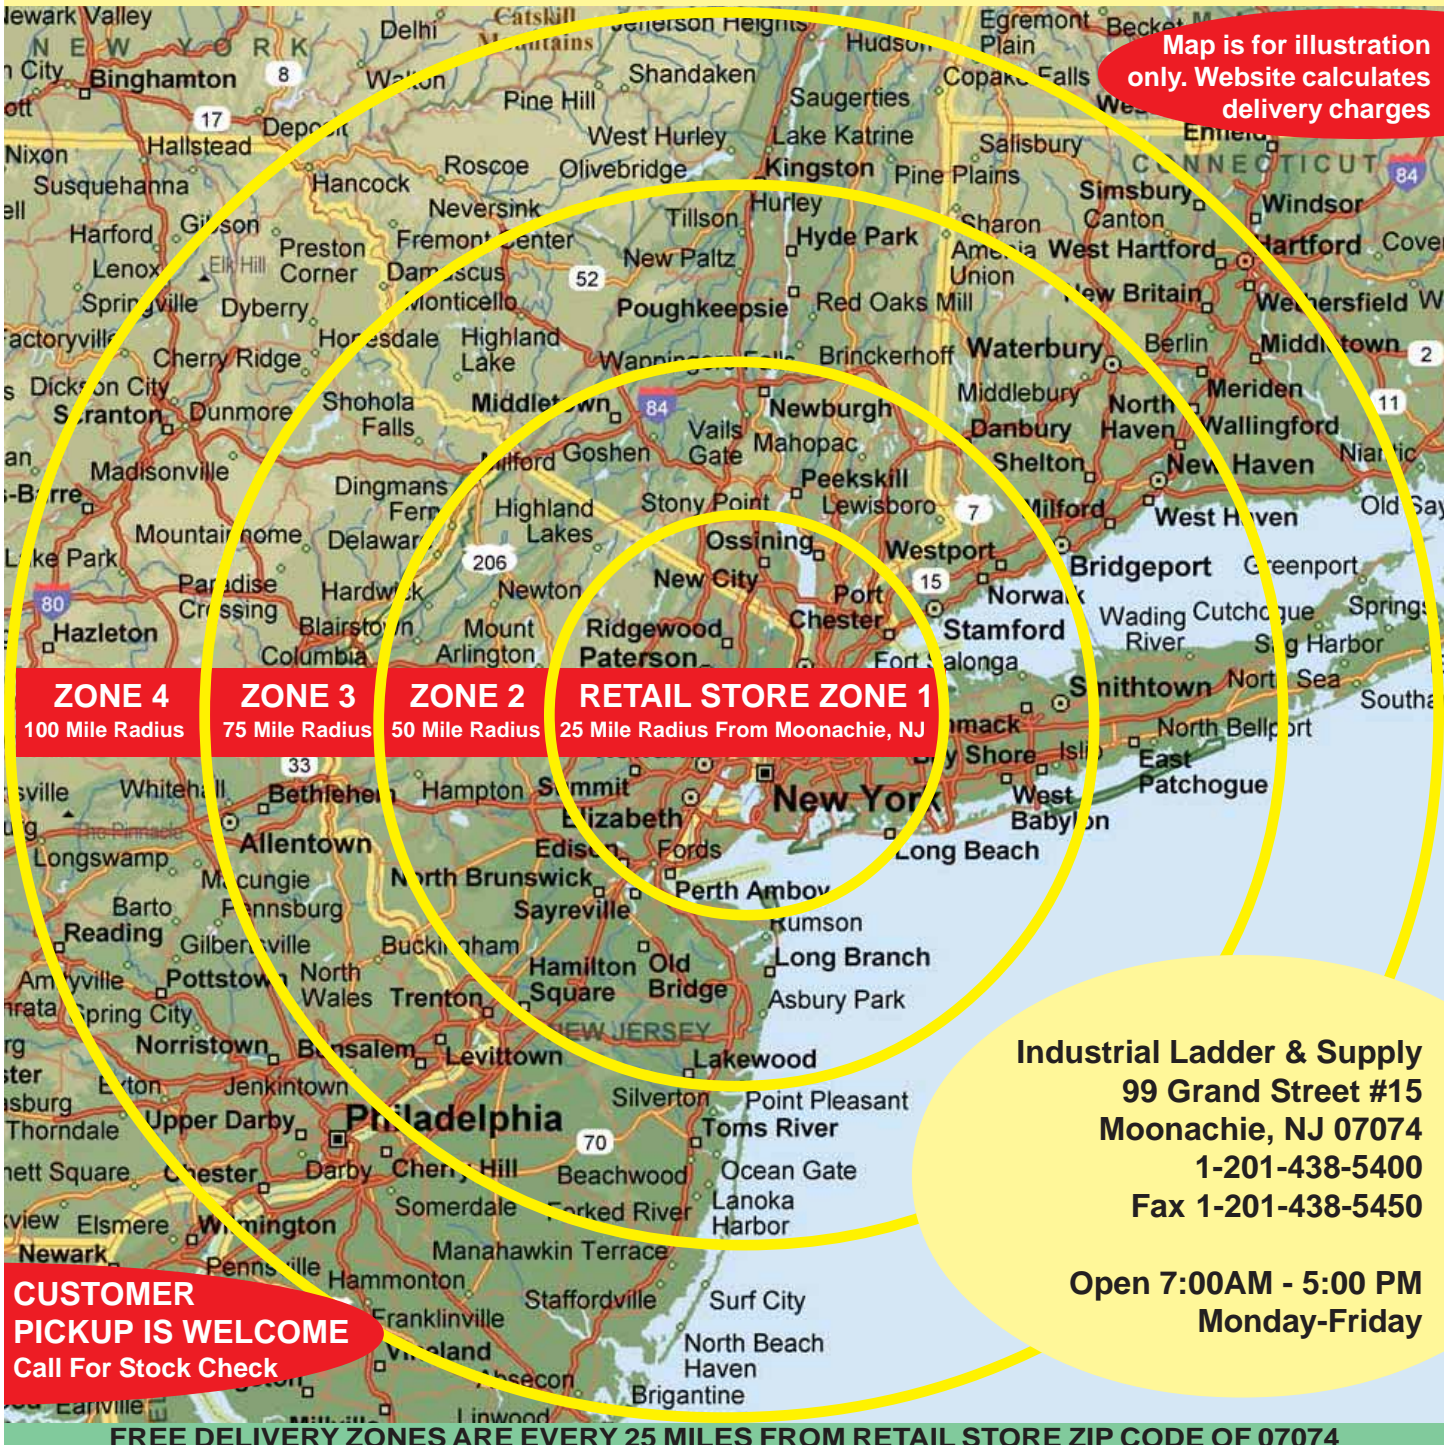

NYC METRO FREE DELIVERY ZONE MAP

We offer delivery from our Moonachie, NJ RETAIL STORE utilizing our own delivery trucks and drivers.
Call for a competitive quotation for delivery outside of zone 4

ZONE AREA	PURCHASE AMOUNT	DELIVERY CHARGE	PURCHASE AMOUNT	FREE DELIVERY
ZONE1	\$0-249	\$15	\$250+	FREE DELIVERY
ZONE2	\$0-749	\$25	\$750+	FREE DELIVERY
ZONE3	\$0-1499	\$50	\$1500+	FREE DELIVERY
ZONE4	\$0-1999	\$75	\$2000+	FREE DELIVERY

Map is for illustration only. Website calculates delivery charges

ZONE 4 100 Mile Radius **ZONE 3** 75 Mile Radius **ZONE 2** 50 Mile Radius **RETAIL STORE ZONE 1** 25 Mile Radius From Moonachie, NJ

Industrial Ladder & Supply
 99 Grand Street #15
 Moonachie, NJ 07074
 1-201-438-5400
 Fax 1-201-438-5450
 Open 7:00AM - 5:00 PM
 Monday-Friday

CUSTOMER PICKUP IS WELCOME
 Call For Stock Check

FREE DELIVERY ZONES ARE EVERY 25 MILES FROM RETAIL STORE ZIP CODE OF 07074